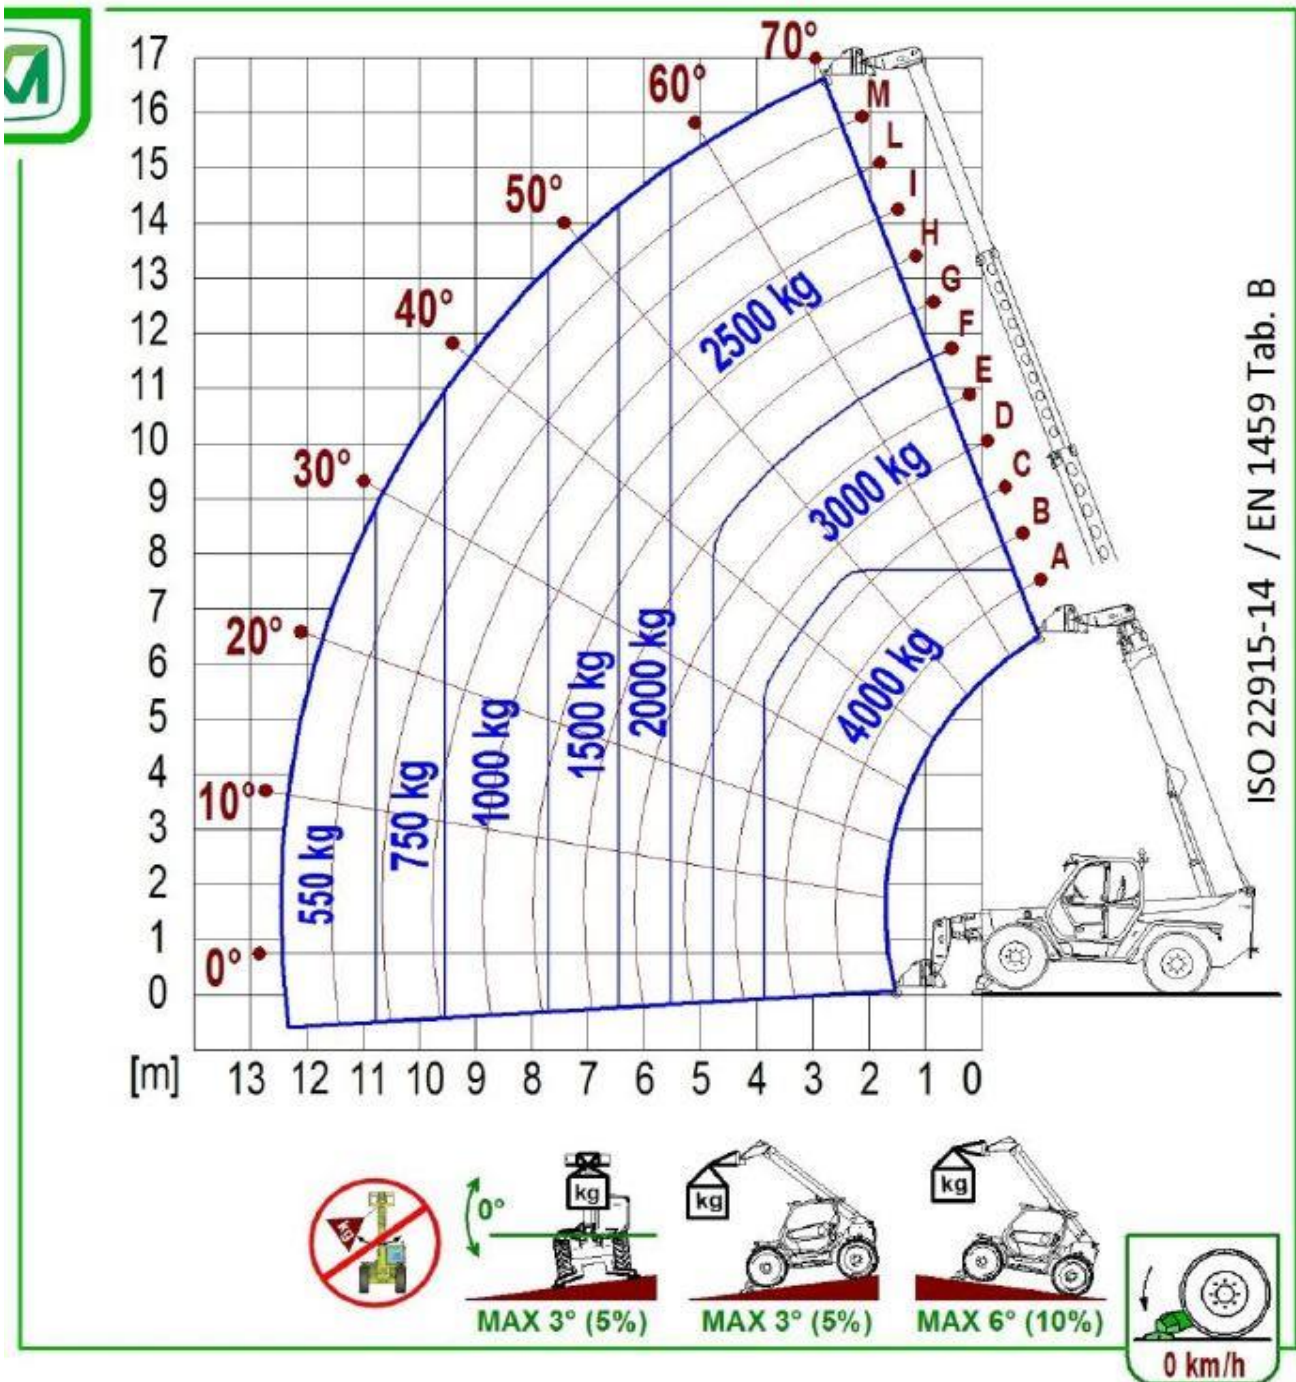

405/70-24 14PR MITAS	(4,0 bar)			<b>A1000</b>
405/70-24 14PR BKT	(4,0 bar)			
445/65 R22.5 169F MITAS	(6,0 bar)			
18-22.5 MICHELIN XF-TL	(7,5 bar)			
18 R22.5 16PR MITAS	(4,5 bar)			
400/70-24 158A8 MICHELIN	(4,5 bar)			
			<b>MAX</b>	
			<b>12,5 m/s</b>	